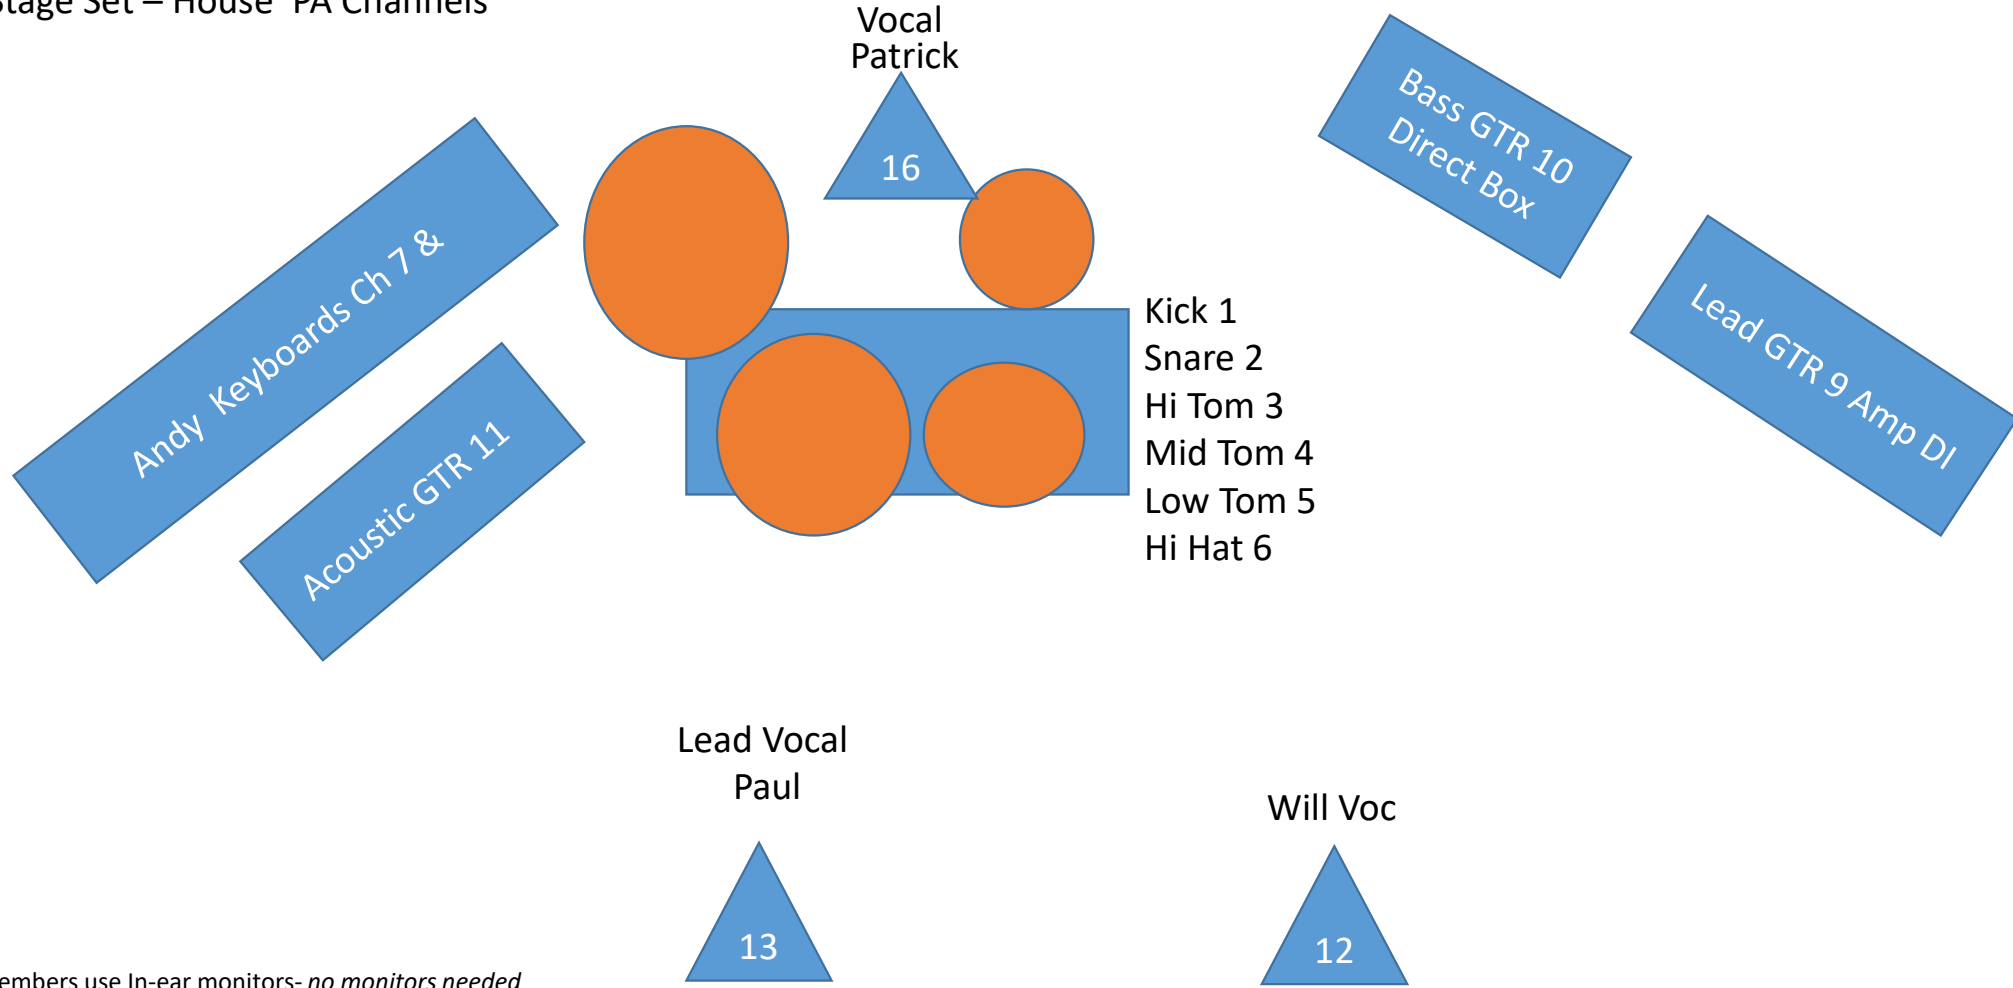

Stage Set – House PA Channels

All members use In-ear monitors- *no monitors needed*
Band provides split-snake for in-ear configuration
All numbers represent channel configuration for FOH board
Three members need boom stands/mics/cables
Mics for drums and amps are needed Questions- call Will at 952-567-0005